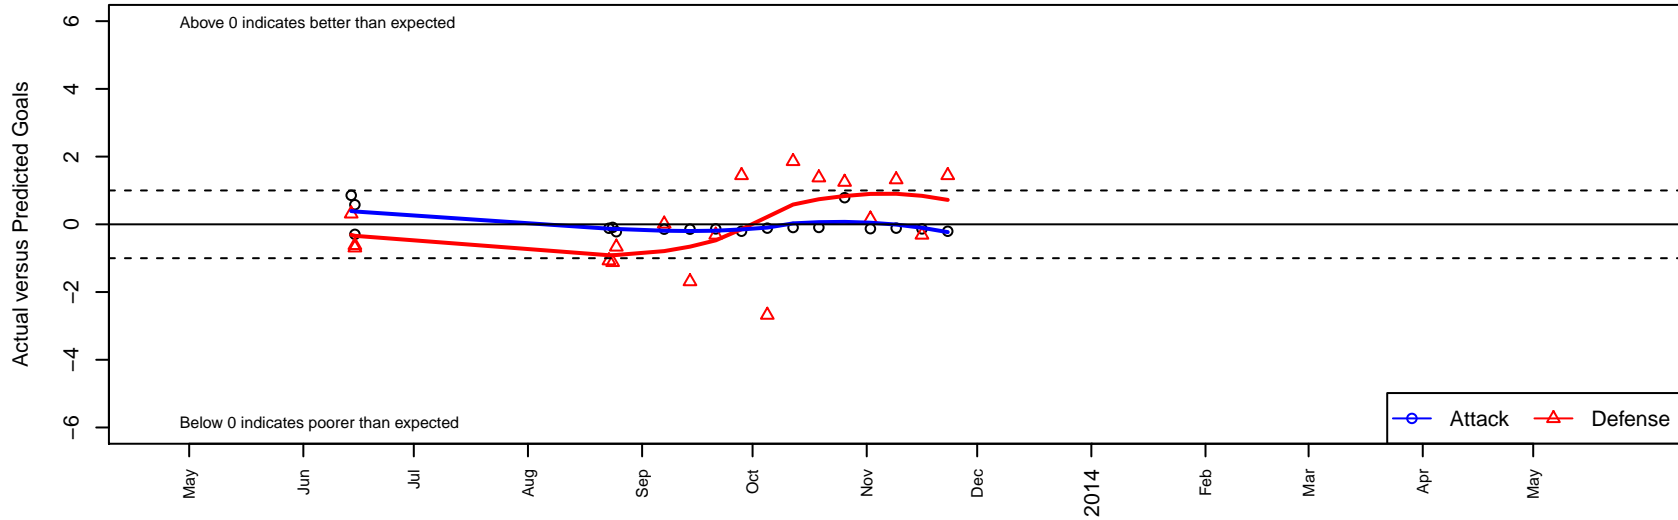

ISC Arsenal G99
Dots are actual minus expected GF (blue circles) and GA (red triangles).
Blue line is smoothed change in attack strength. Red is smoothed change in defense strength.